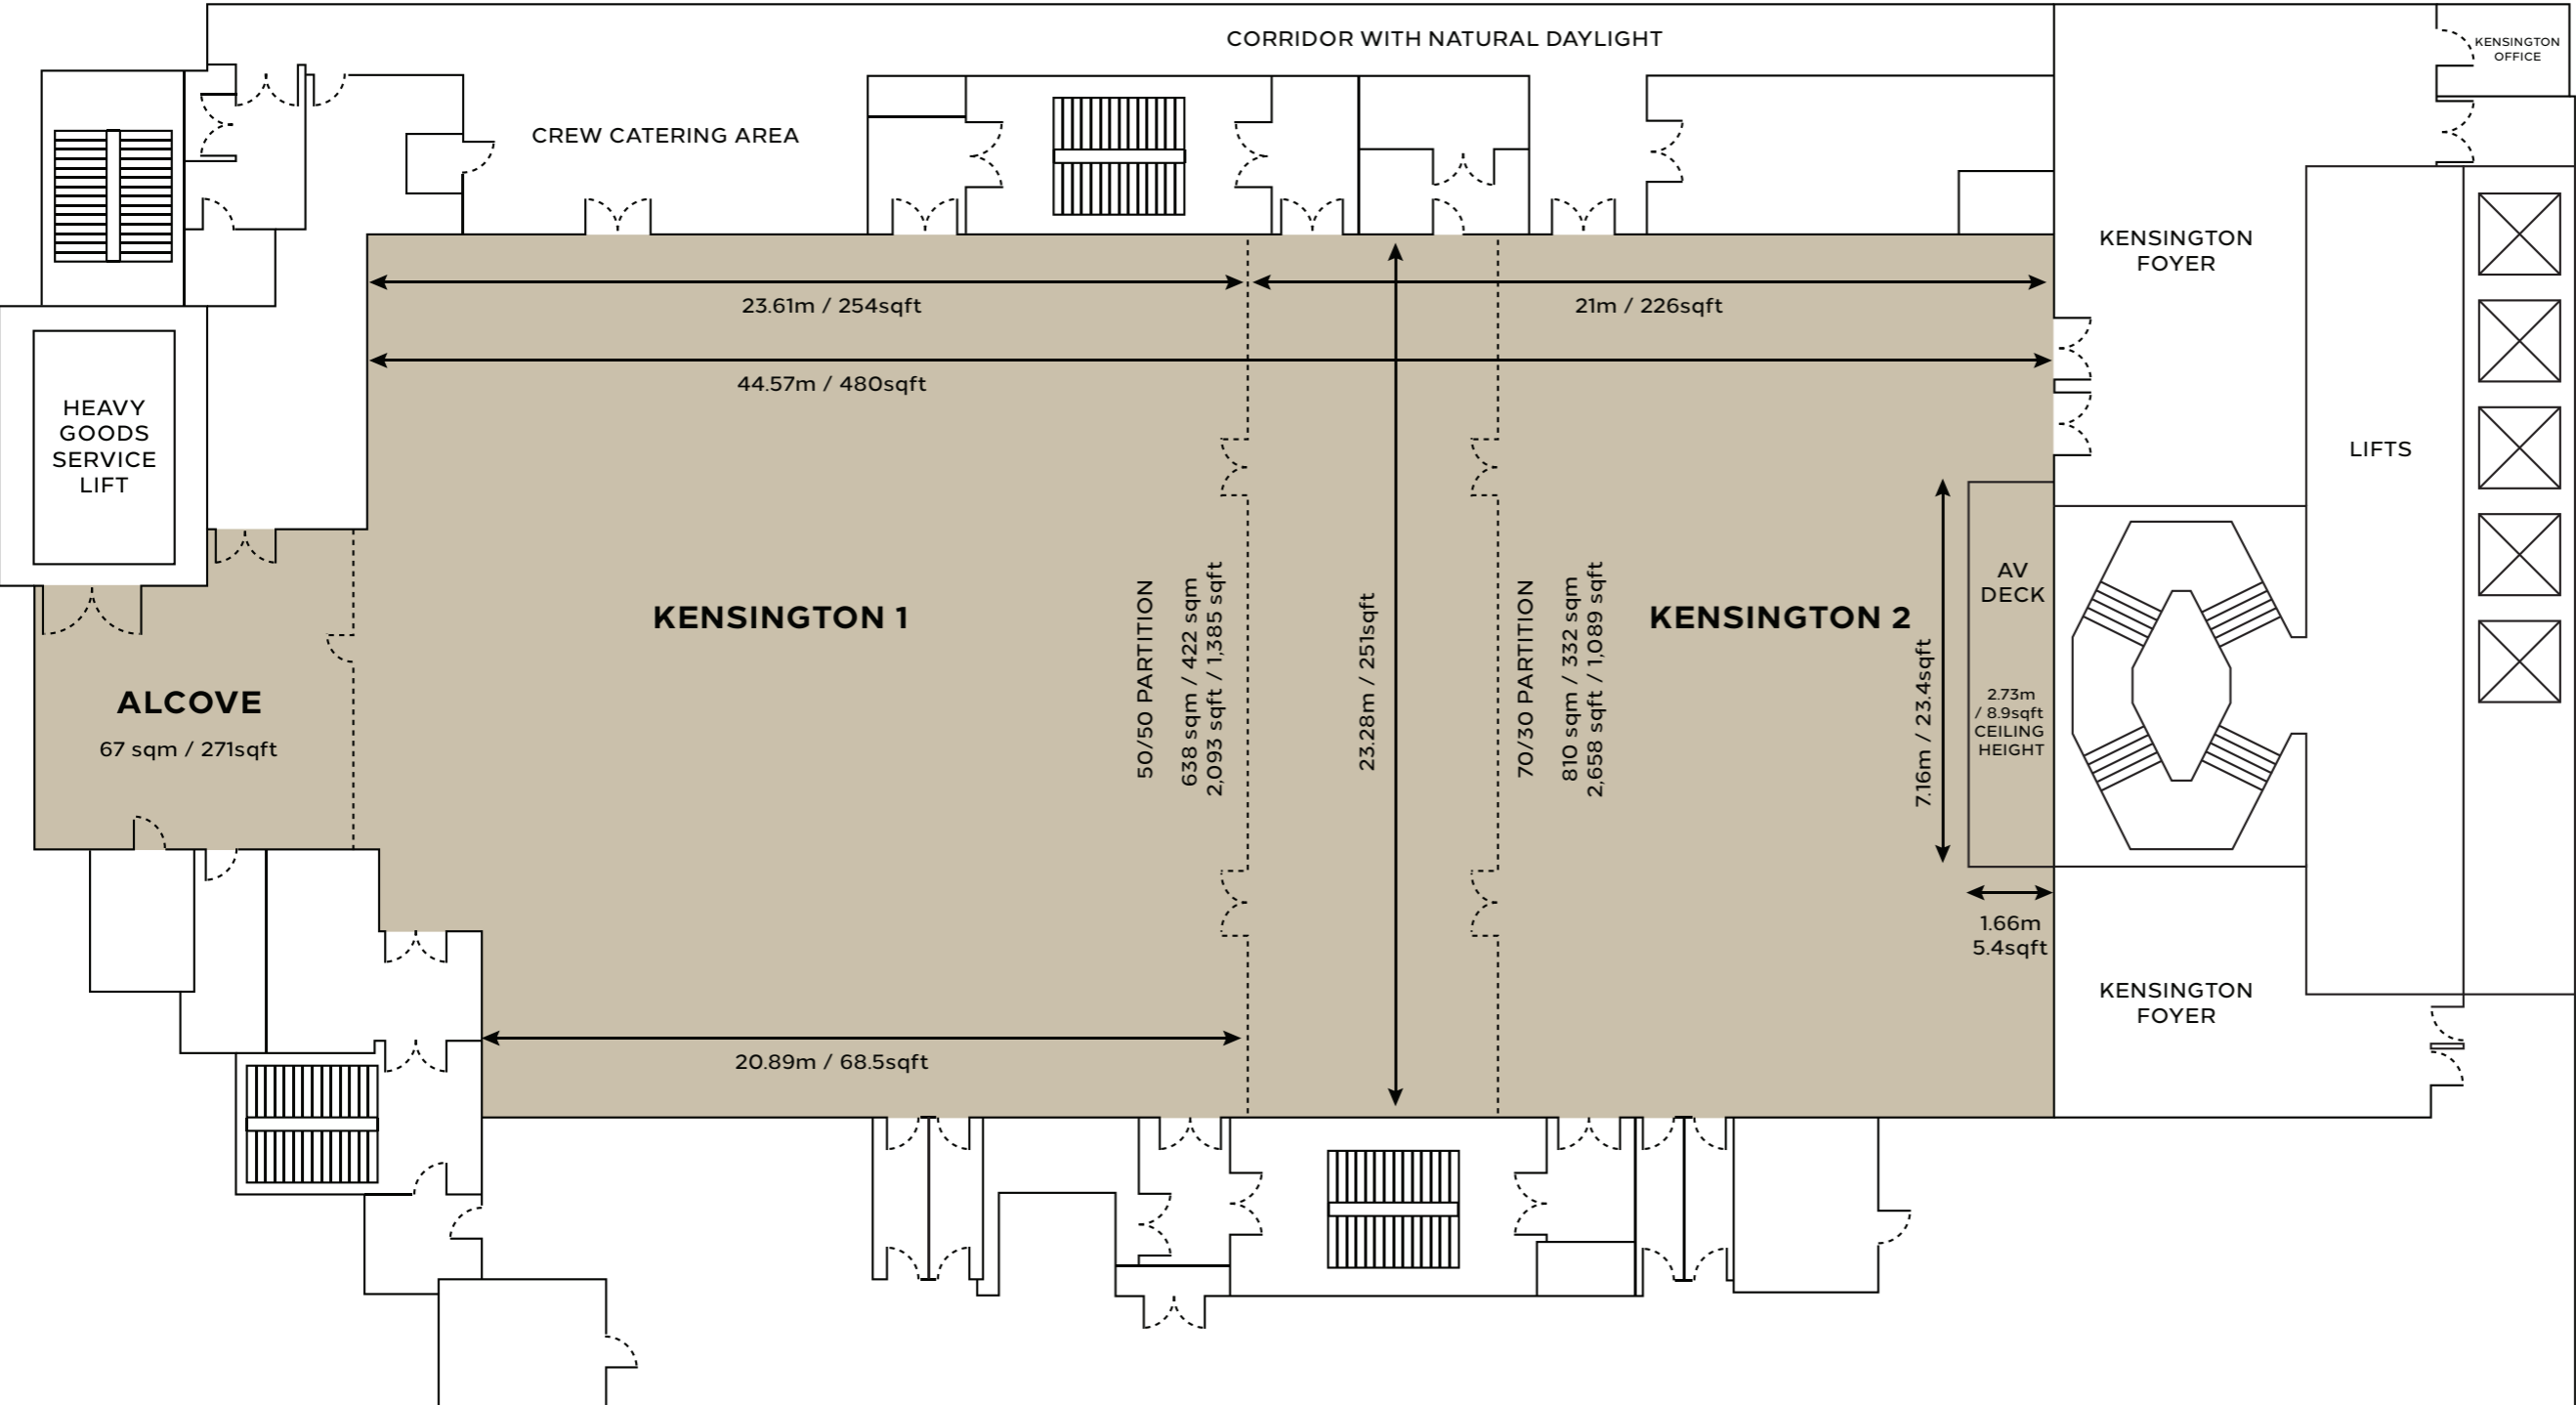

# RICHMOND SUITE

LEVEL: 1 WEST WING

OVERALL: 1,062 sqm / 11,431 sqft

CAPACITY: 1,350 GUESTS

**KEY:**

-  PARTITION
-  DOORS
-  STAIRS
-  WALL

FIND OUT CAPACITIES BELOW

# ADMIRAL SUITE

LEVEL: -3 EAST WING

OVERALL: 724 sqm / 7794 sqft

CAPACITY: 800 GUESTS

## KEY:

PARTITION

DOORS

STAIRS

WALL

FIND OUT CAPACITIES BELOW

# KENSINGTON SUITE

LEVEL: 3 WEST WING

OVERALL: 1,062 sqm / 11,431 sqft

CAPACITY: 1,350 GUESTS

**KEY:**

-  PARTITION
-  DOORS
-  STAIRS
-  WALL

FIND OUT CAPACITIES BELOW