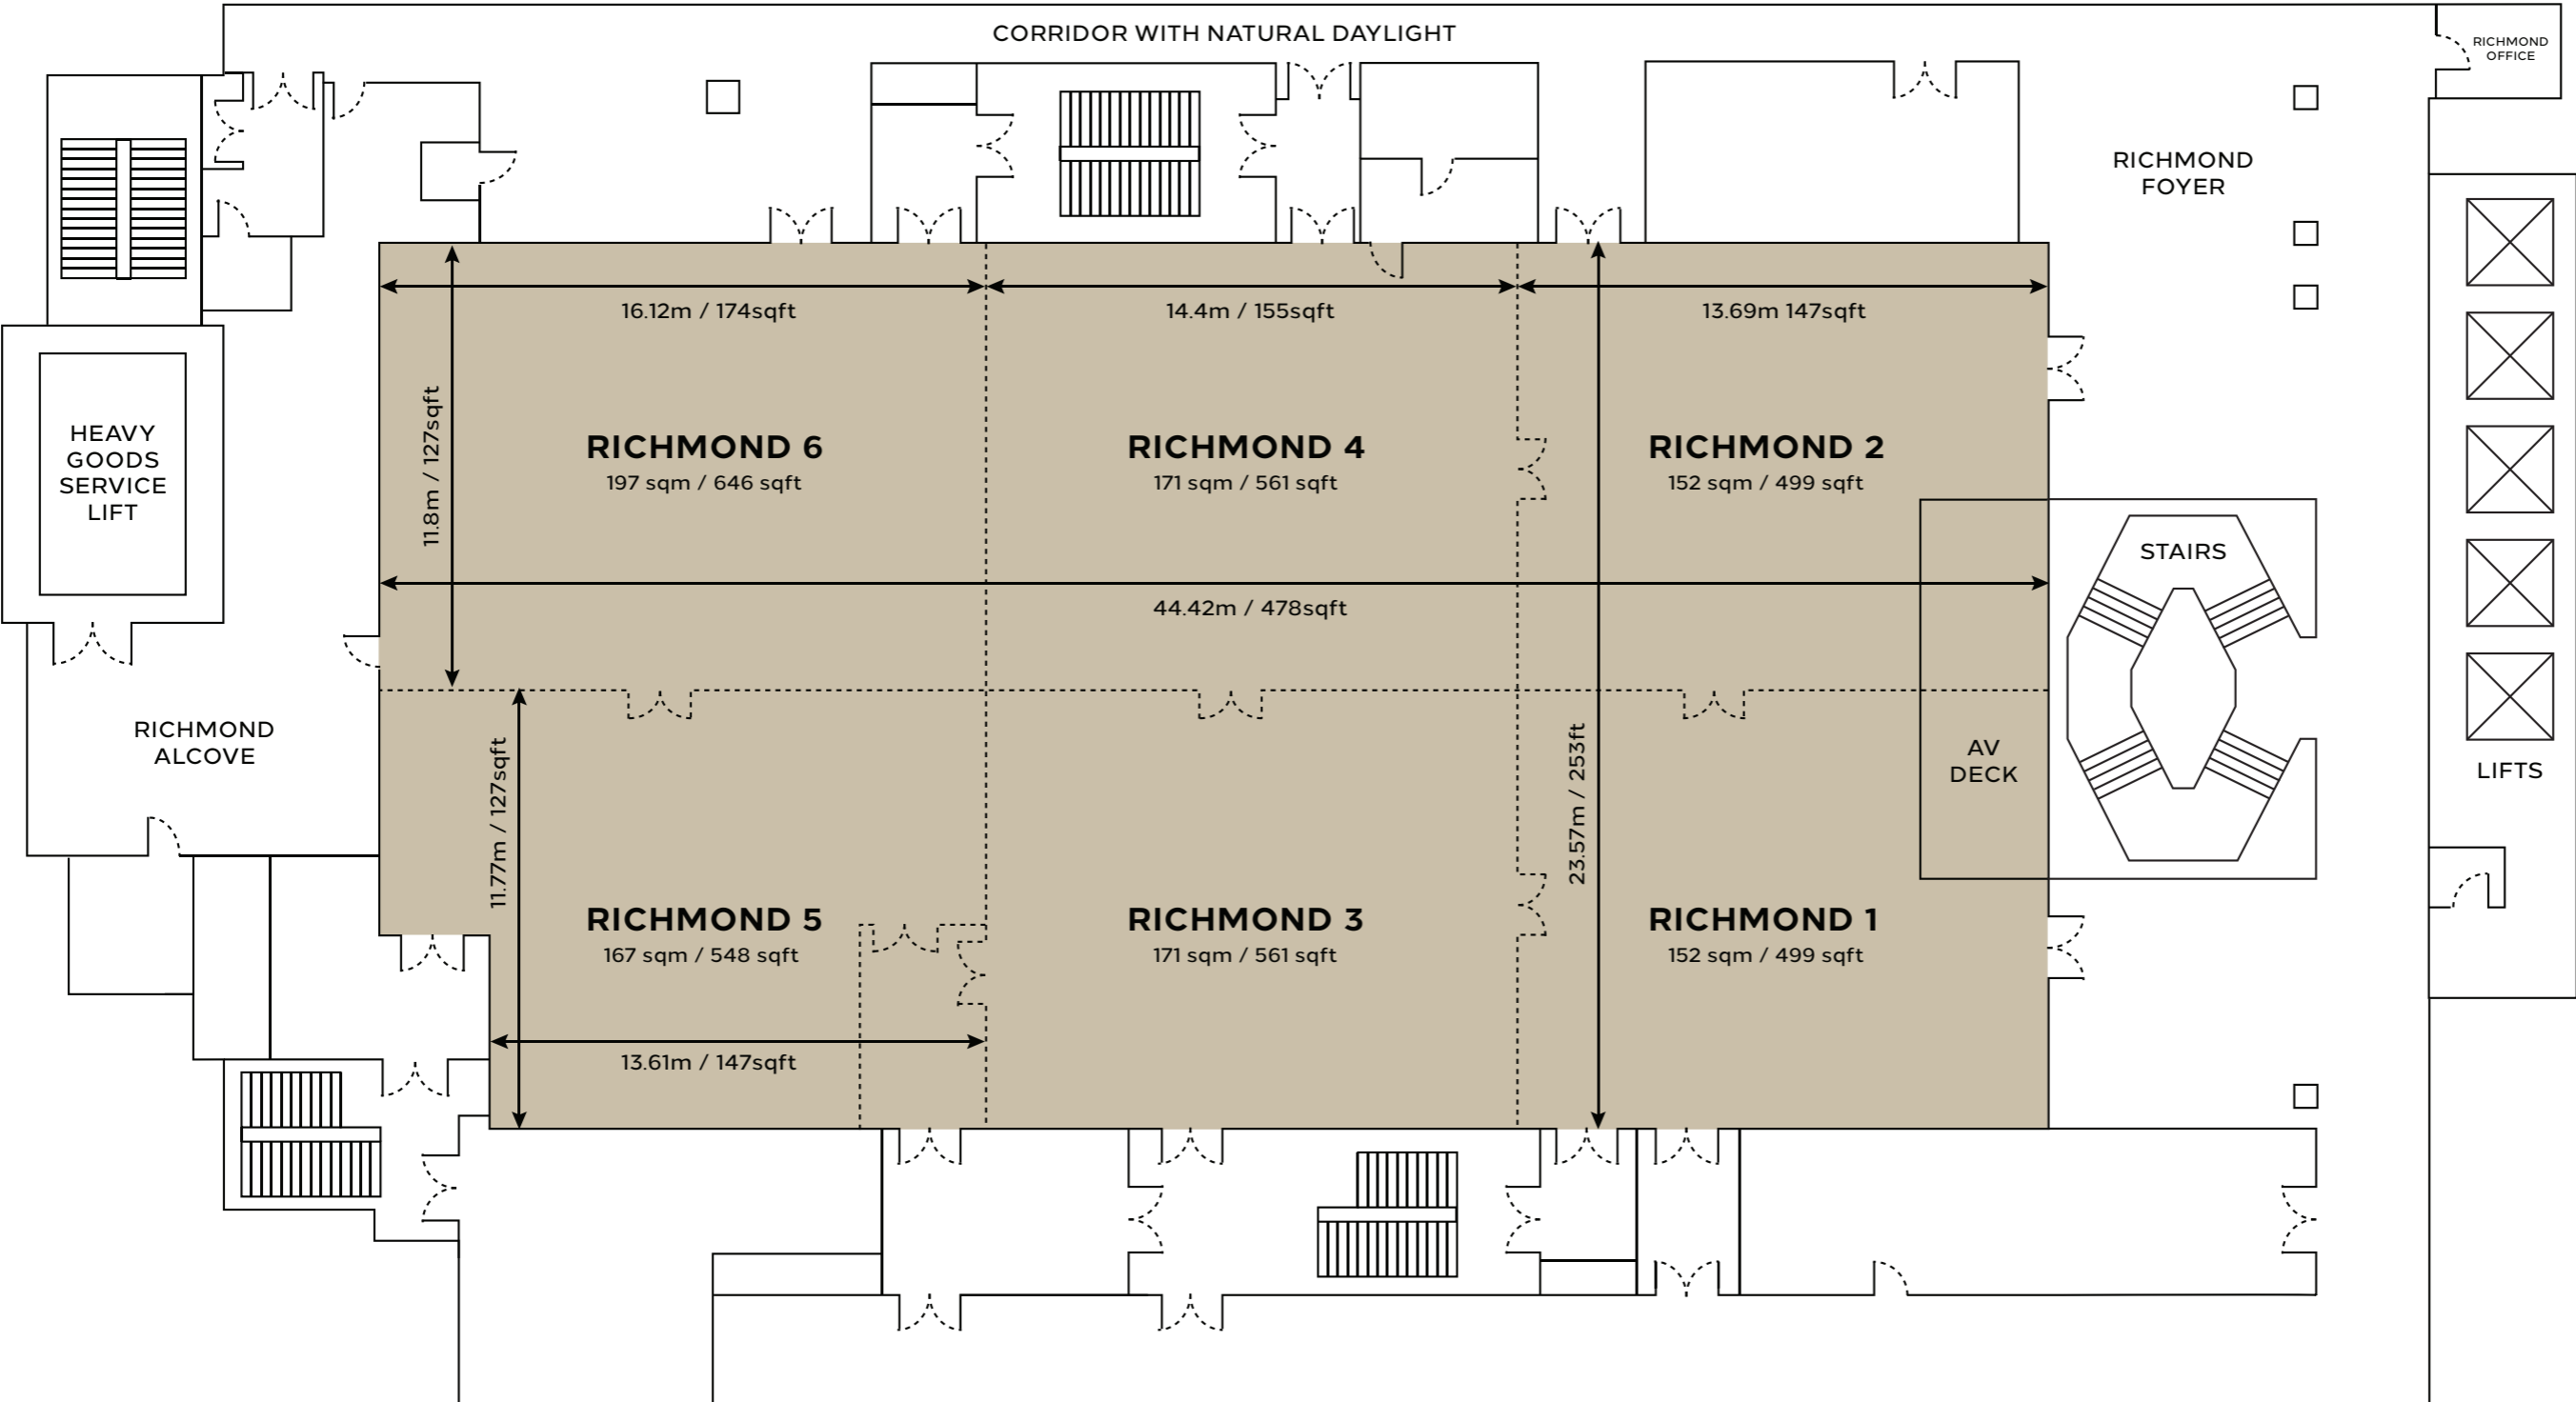

# RICHMOND SUITE

LEVEL: 1 WEST WING

OVERALL: 1,062 sqm / 11,431 sqft

CAPACITY: 1,350 GUESTS

**KEY:**

-  PARTITION
-  DOORS
-  STAIRS
-  WALL

FIND OUT CAPACITIES BELOW

# MEZZANINE FLOOR

LEVEL: MEZZANINE FLOOR EAST WING

CAPACITY: 140 GUESTS STANDING IN THE MEZZANINE BALCONY

**KEY:**

- PARTITION
- DOORS
- STAIRS
- WALL

FIND OUT CAPACITIES BELOW

# ADMIRAL SUITE

LEVEL: -3 EAST WING

OVERALL: 724 sqm / 7794 sqft

CAPACITY: 800 GUESTS

# KENSINGTON SUITE

LEVEL: 3 WEST WING

OVERALL: 1,062 sqm / 11,431 sqft

CAPACITY: 1,350 GUESTS

**KEY:**

-  PARTITION
-  DOORS
-  STAIRS
-  WALL

FIND OUT CAPACITIES BELOW