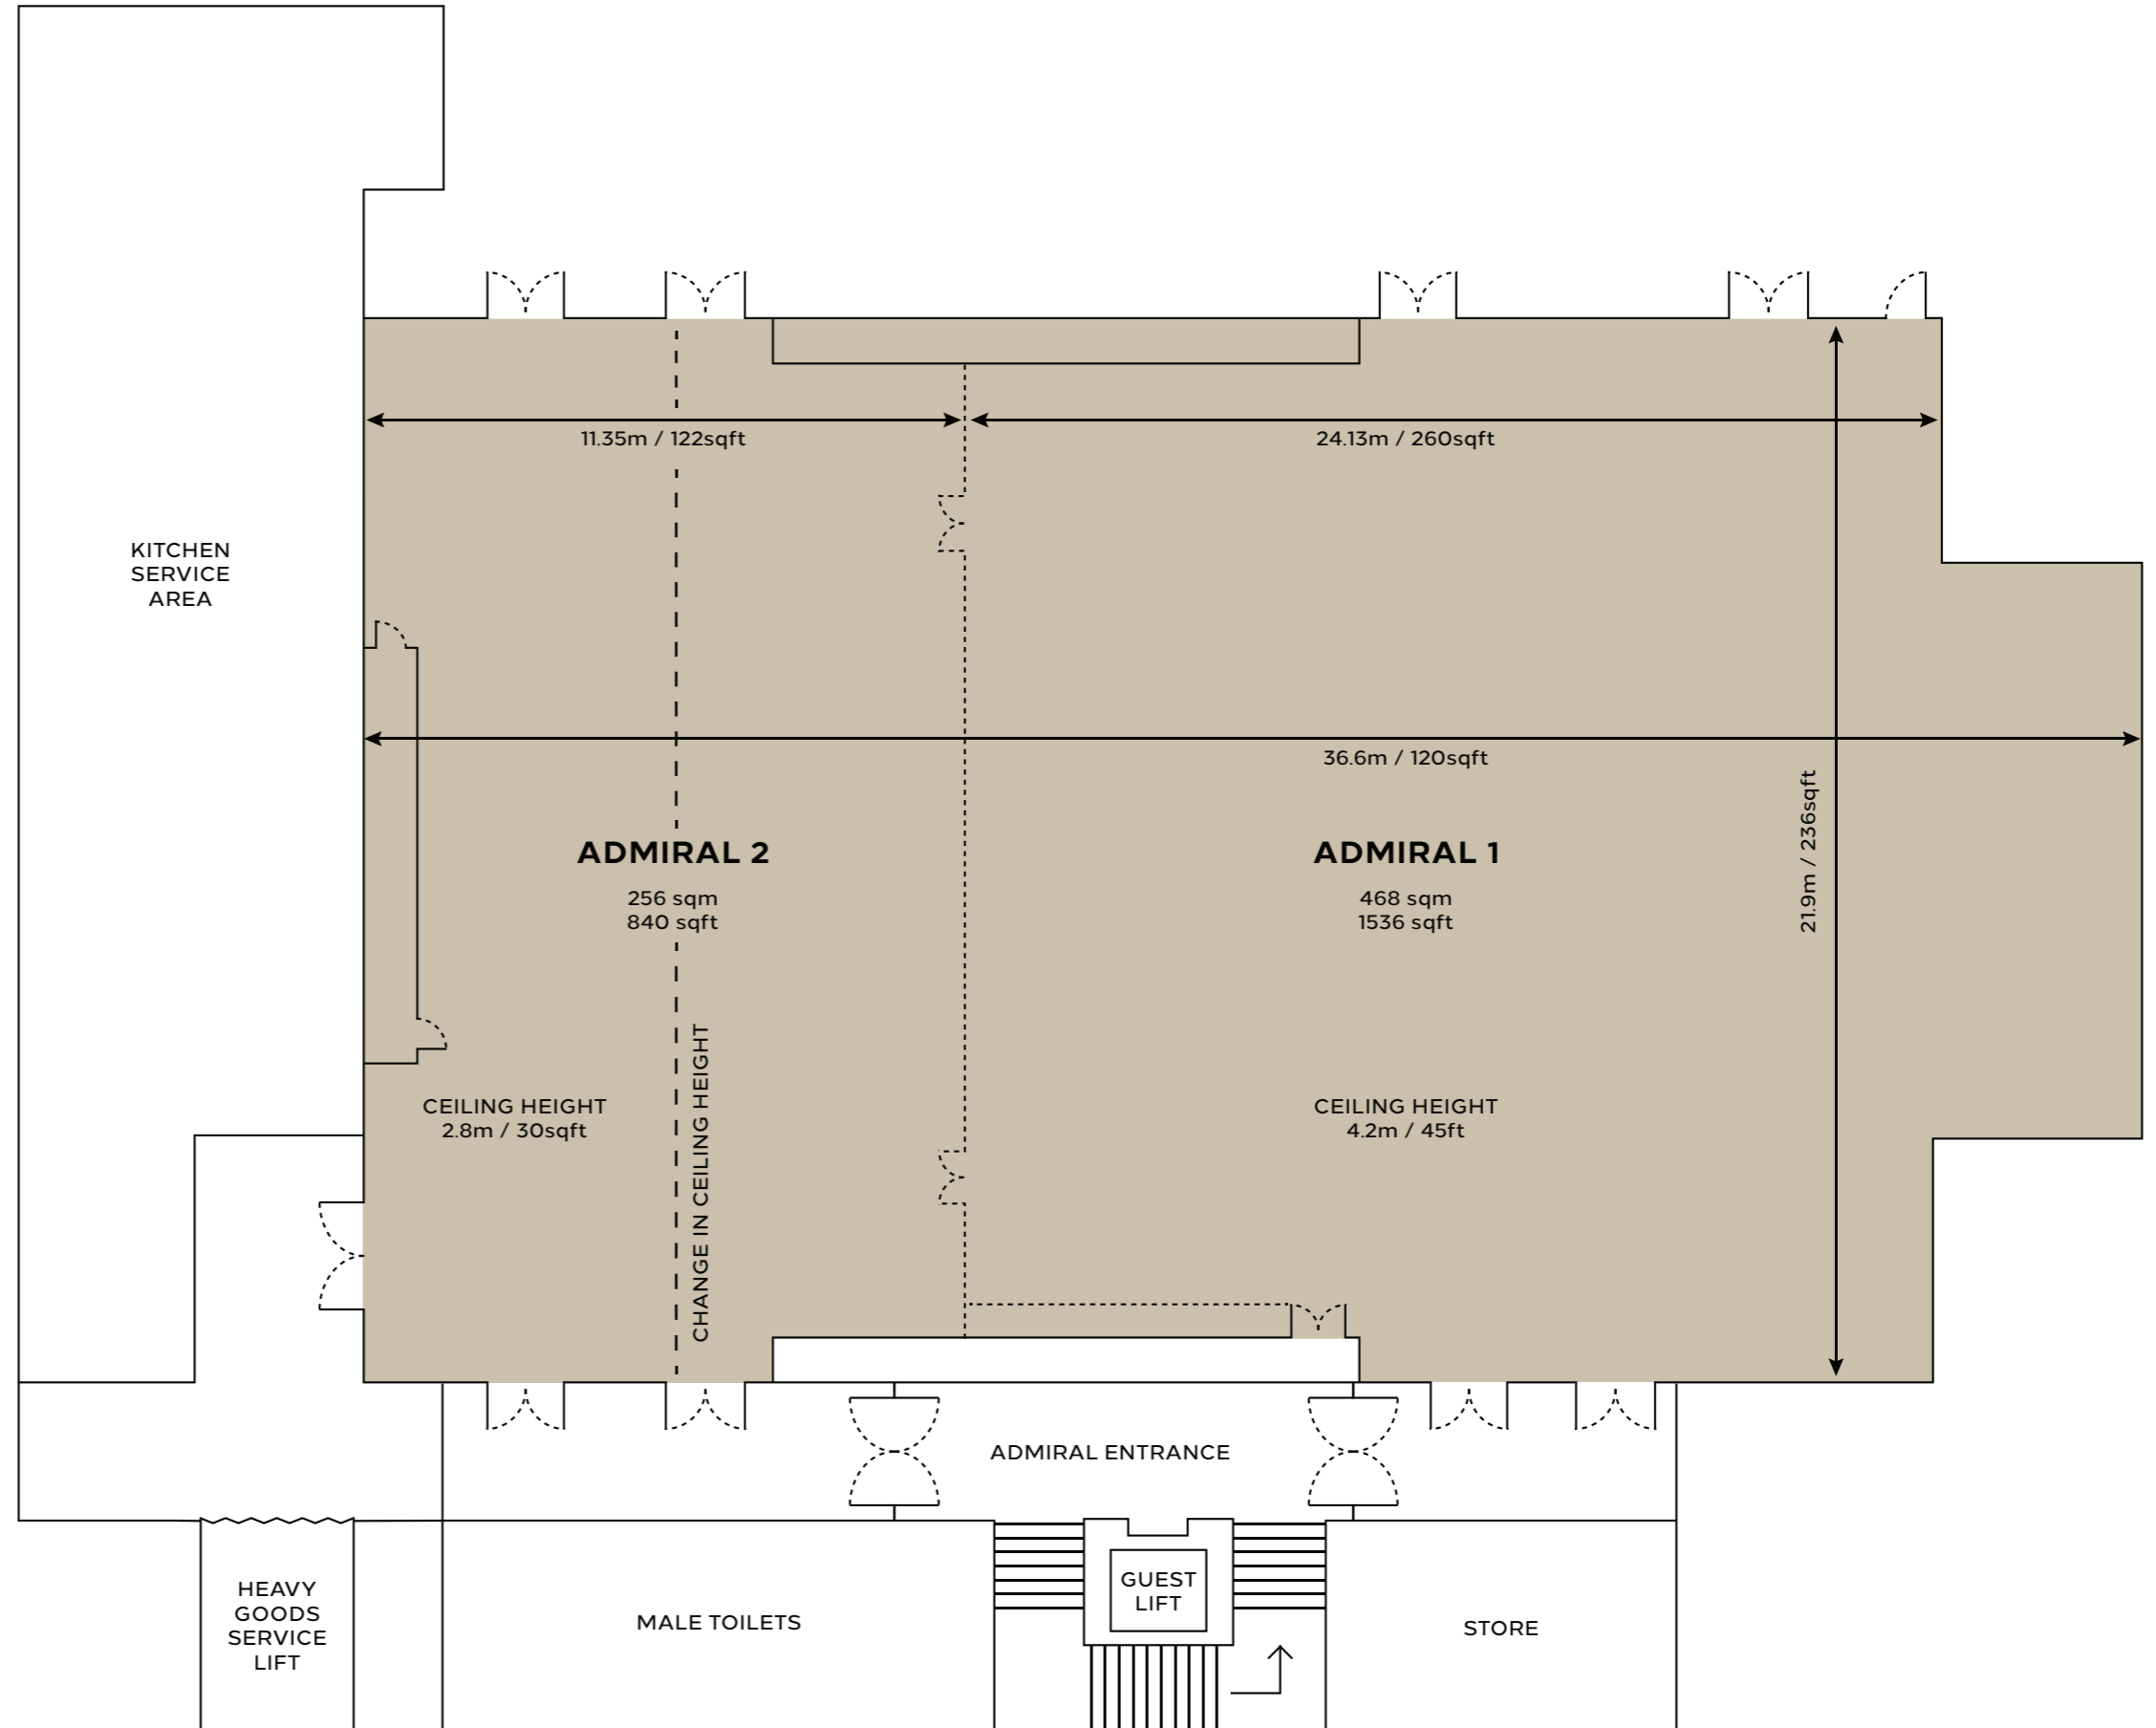

# RICHMOND SUITE

LEVEL: 1 WEST WING

OVERALL: 1,062 sqm / 11,431 sqft

CAPACITY: 1,350 GUESTS

**KEY:**

-  PARTITION
-  DOORS
-  STAIRS
-  WALL

FIND OUT CAPACITIES BELOW

# MEZZANINE FLOOR

LEVEL: MEZZANINE FLOOR EAST WING

CAPACITY: 140 GUESTS STANDING IN THE MEZZANINE BALCONY

**KEY:**

- PARTITION
- DOORS
- STAIRS
- WALL

FIND OUT CAPACITIES BELOW

# ADMIRAL SUITE

LEVEL: -3 EAST WING

OVERALL: 724 sqm / 7794 sqft

CAPACITY: 800 GUESTS

## KEY:

PARTITION

DOORS

STAIRS

WALL

FIND OUT CAPACITIES BELOW