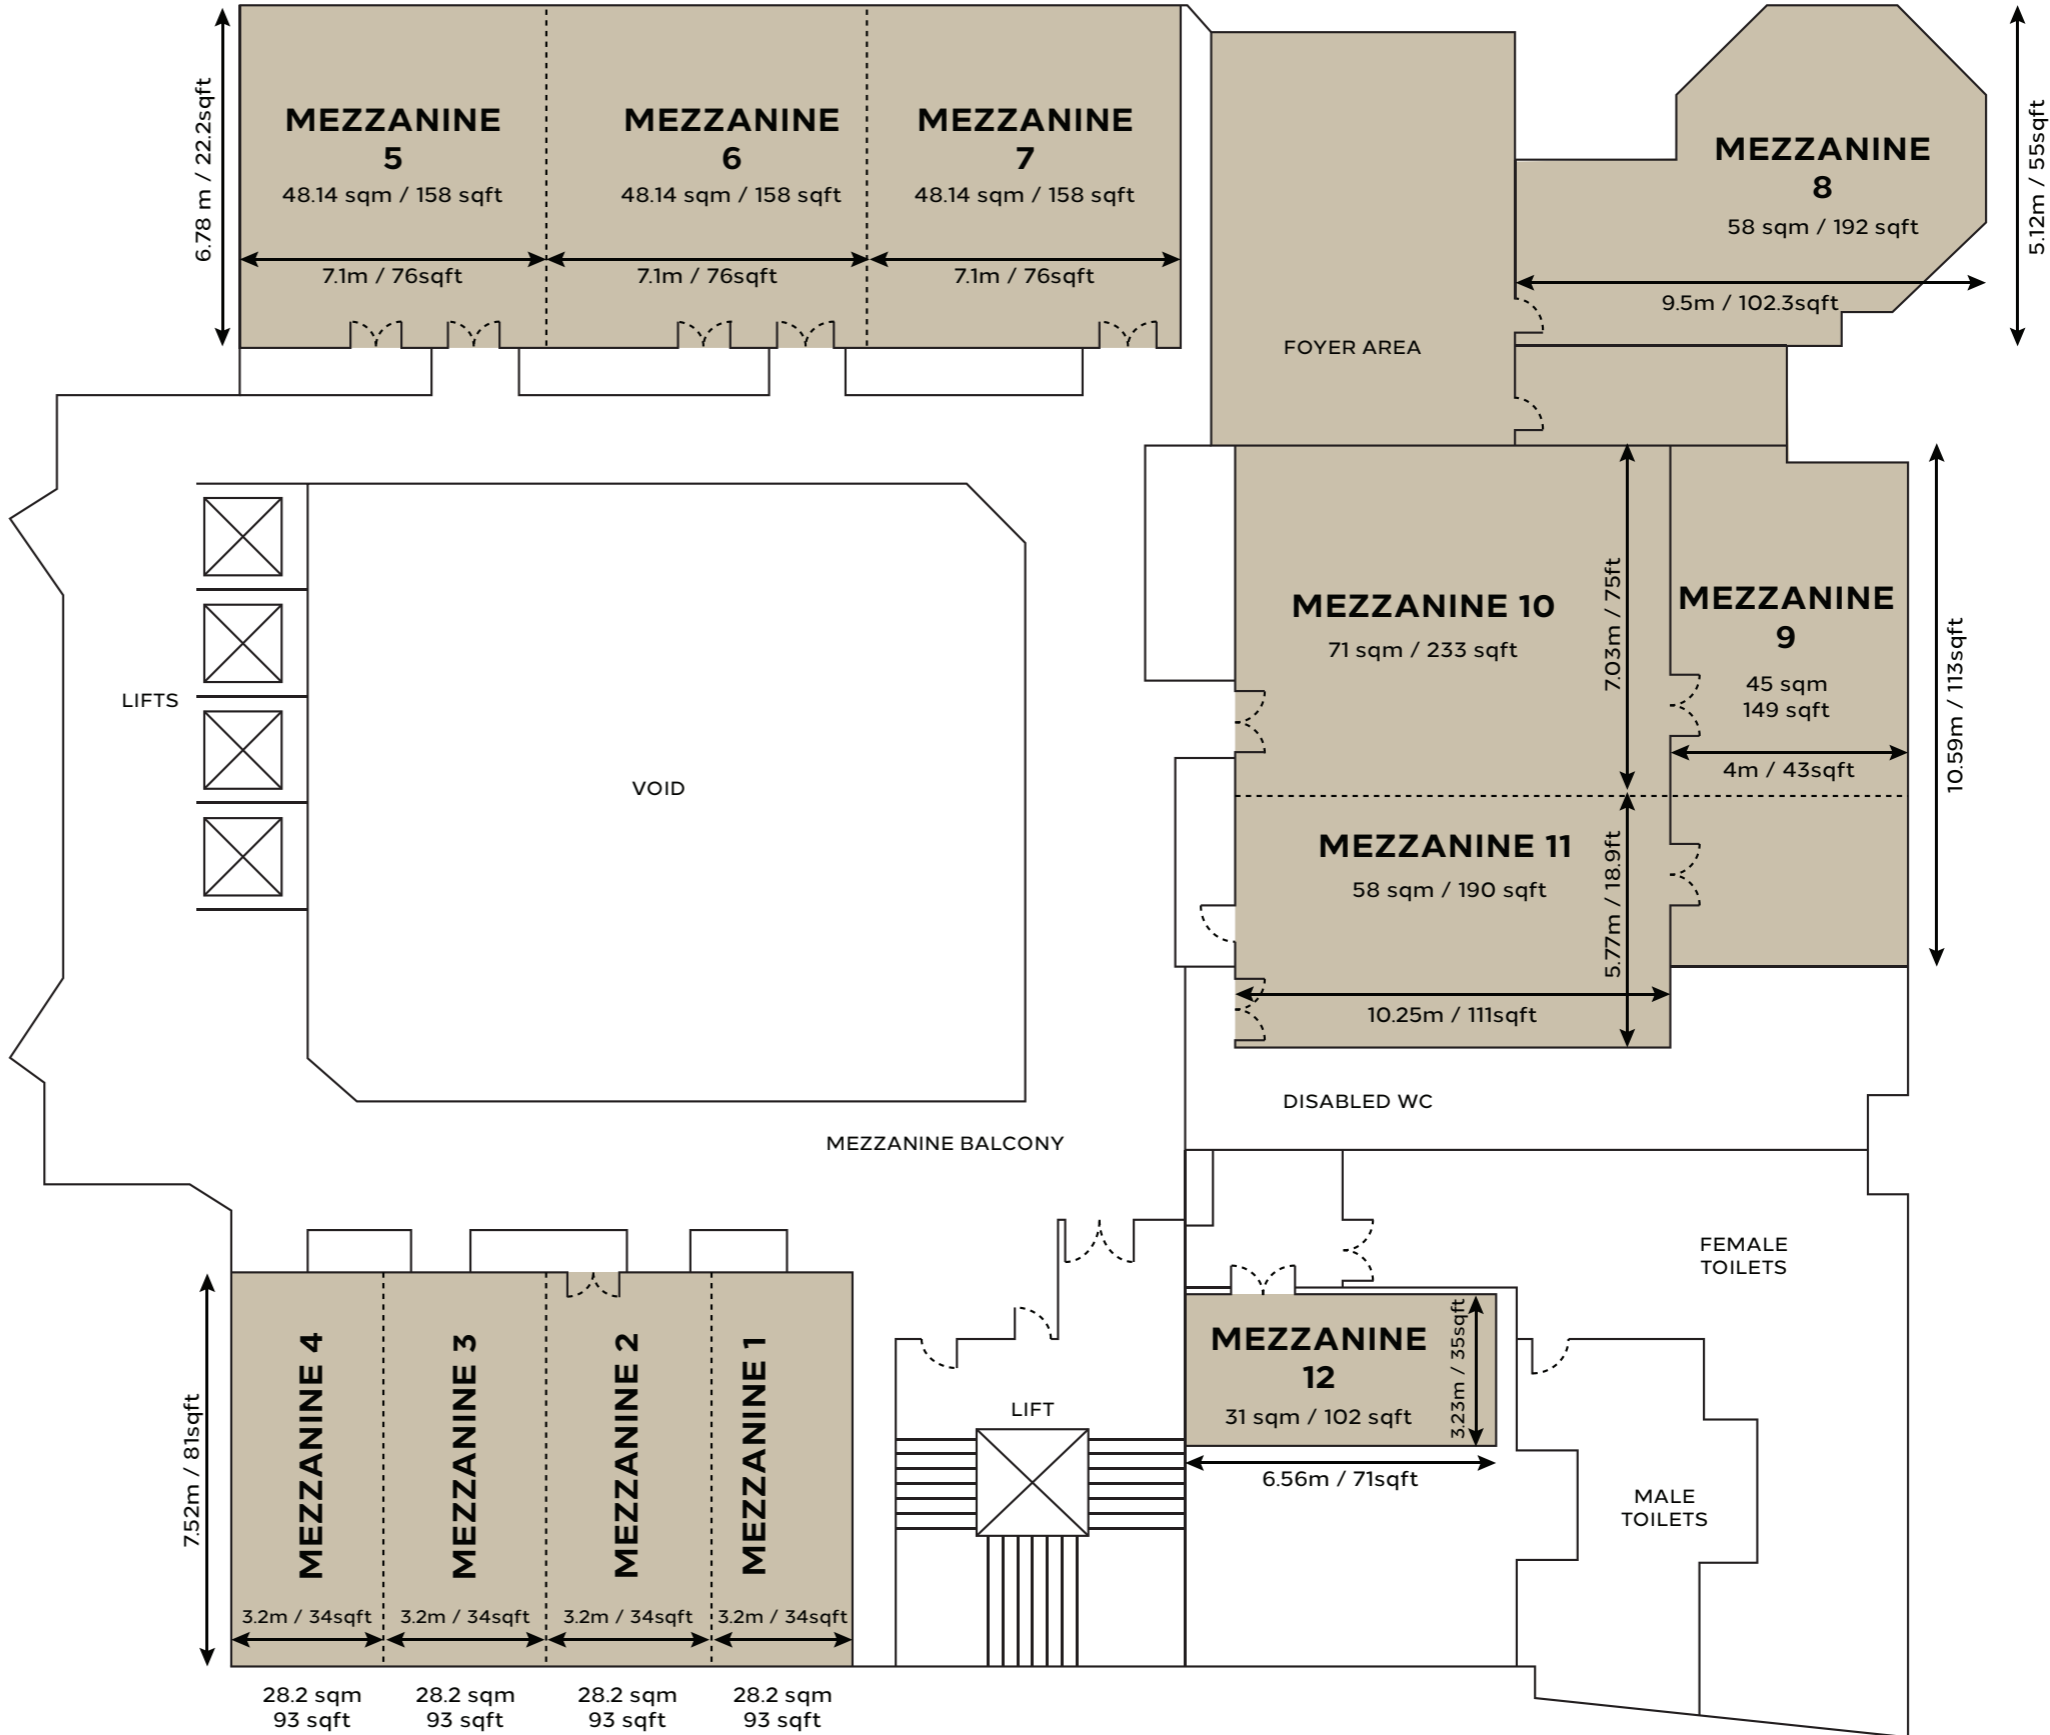

# RICHMOND SUITE

LEVEL: 1 WEST WING

OVERALL: 1,062 sqm / 11,431 sqft

CAPACITY: 1,350 GUESTS

**KEY:**

-  PARTITION
-  DOORS
-  STAIRS
-  WALL

FIND OUT CAPACITIES BELOW

# MEZZANINE FLOOR

LEVEL: MEZZANINE FLOOR EAST WING

CAPACITY: 140 GUESTS STANDING IN THE MEZZANINE BALCONY

**KEY:**

- PARTITION
- DOORS
- STAIRS
- WALL

FIND OUT CAPACITIES BELOW

# ADMIRAL SUITE

LEVEL: -3 EAST WING

OVERALL: 724 sqm / 7794 sqft

CAPACITY: 800 GUESTS

# KENSINGTON SUITE

LEVEL: 3 WEST WING

OVERALL: 1,062 sqm / 11,431 sqft

CAPACITY: 1,350 GUESTS

**KEY:**

-  PARTITION
-  DOORS
-  STAIRS
-  WALL

FIND OUT CAPACITIES BELOW