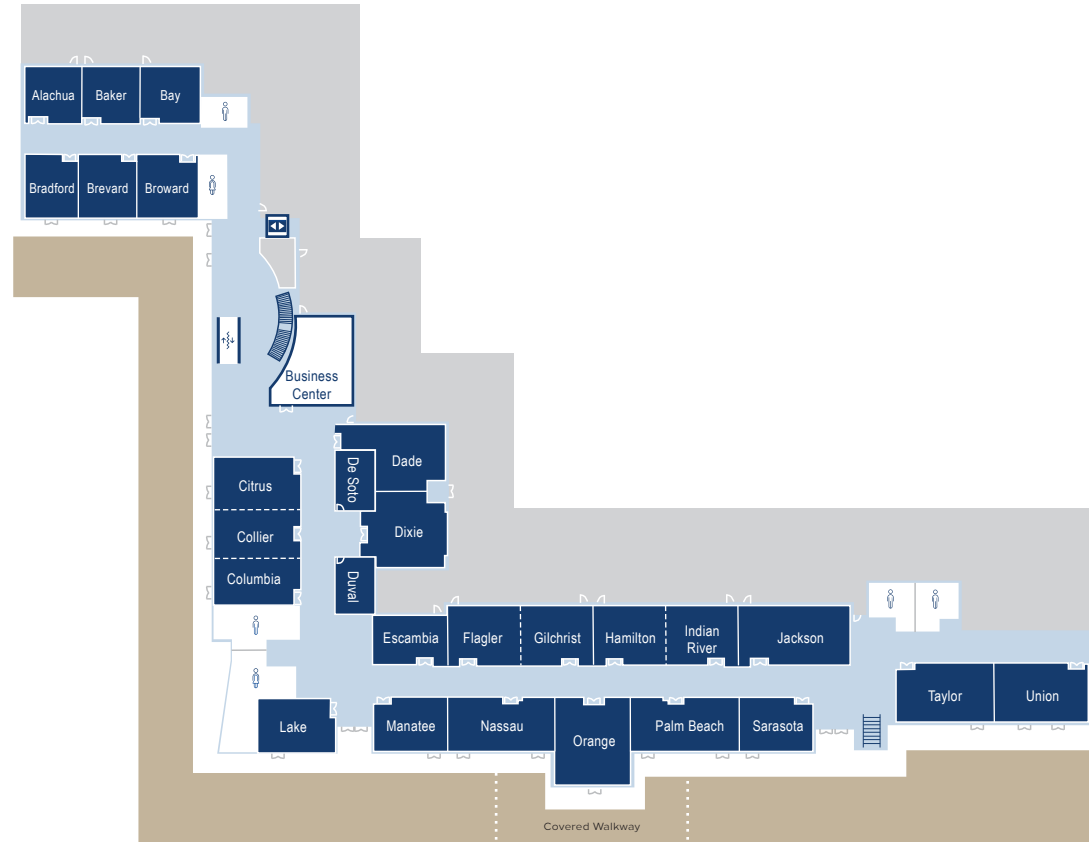

BONNET CREEK MEETING AND CONFERENCE FLOOR PLAN - LOWER LEVEL

FLOOR MAPS KEY

- Meeting/Conference Rooms
- Amenities
- Public Space
- Private
- Sidewalk

Signia
by Hilton

ORLANDO BONNET CREEK