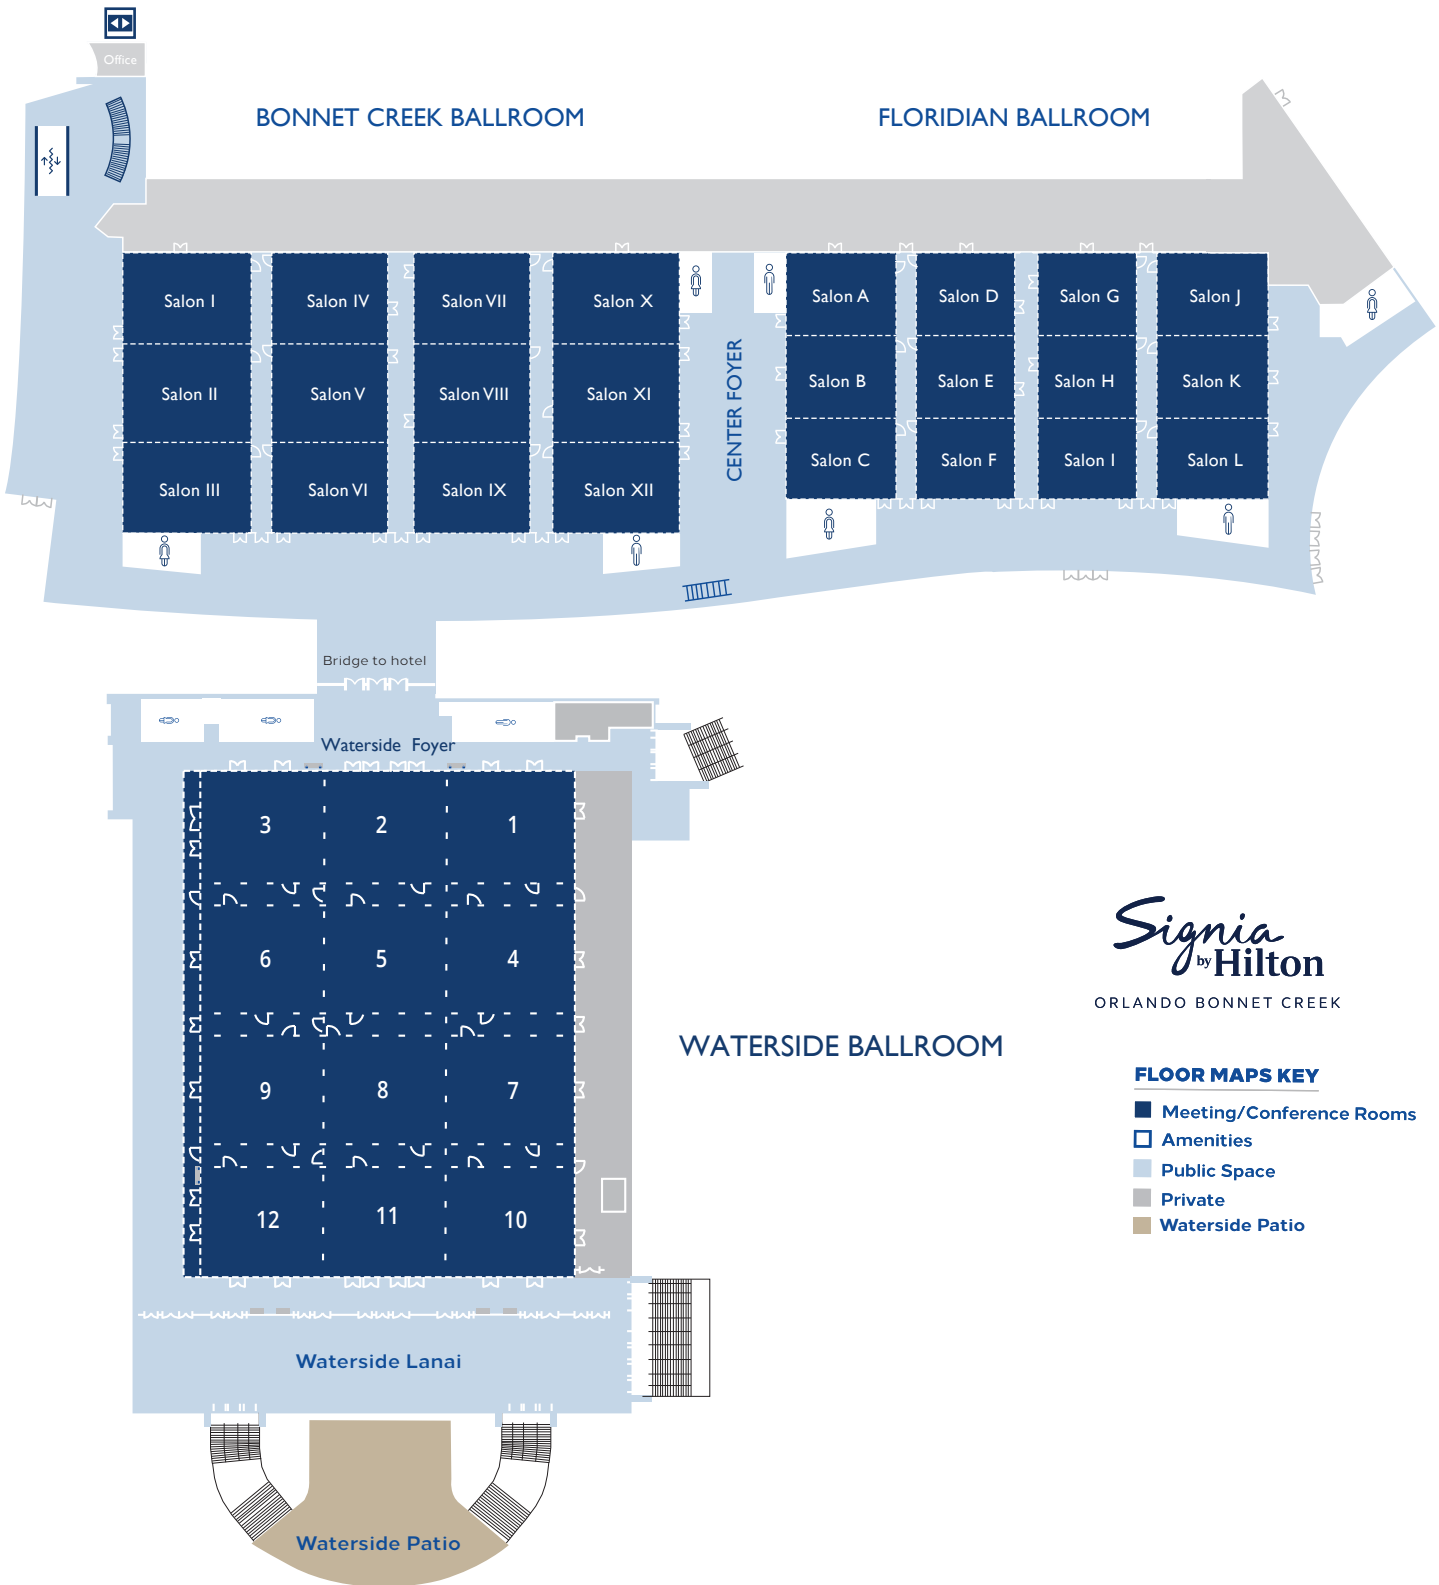

SIGNIA BY HILTON MEETING AND CONFERENCE FLOORPLAN – LOBBY LEVEL

Signia
by Hilton

ORLANDO BONNET CREEK

FLOOR MAPS KEY

- Meeting/Conference Rooms
- Amenities
- Public Space
- Private
- Waterside Patio