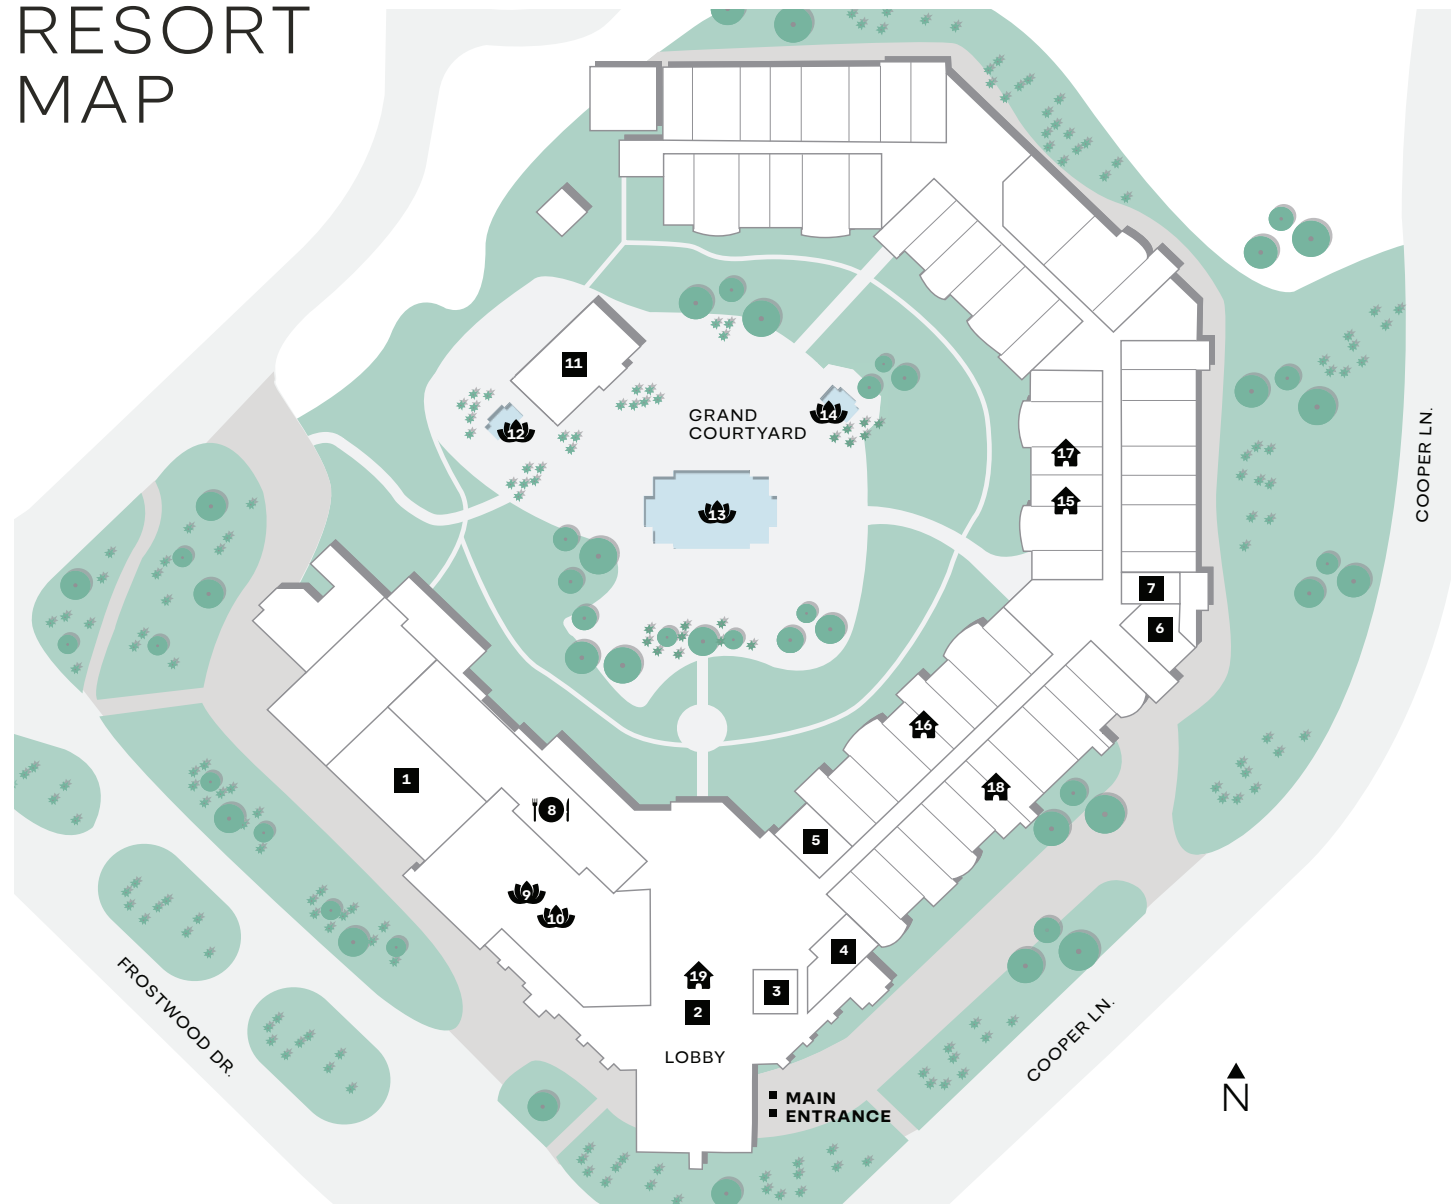

RESORT MAP

MEETINGS AND EVENTS

- 1 Frostwood Room - Floor Five
- 2 Business Center - Floor Six
- 3 Thayne's Boardroom - Floor Seven
- 4 Empire Room - Floor Four
- 5 Parley's Boardroom - Floor Five
- 6 Presidential Suite - Floor Six
- 7 Presidential Suite B - Floor Six

RESTAURANTS AND BARS

- 8 Powder - Floor Five

SPA AND FITNESS

- 9 Waldorf Astoria Spa
- 10 Fitness Center
- 11 Pool House
- 12 Adult Only Spa
- 13 Main Pool
- 14 Family Friendly Spa

GUEST ROOMS

- 15 3158-3178 - Floor Three
- 16 4109-4178 - Floor Four
- 17 5124-5180 - Floor Five
- 18 6100-6179 - Floor Six
- 19 7100-7125 - Floor Seven